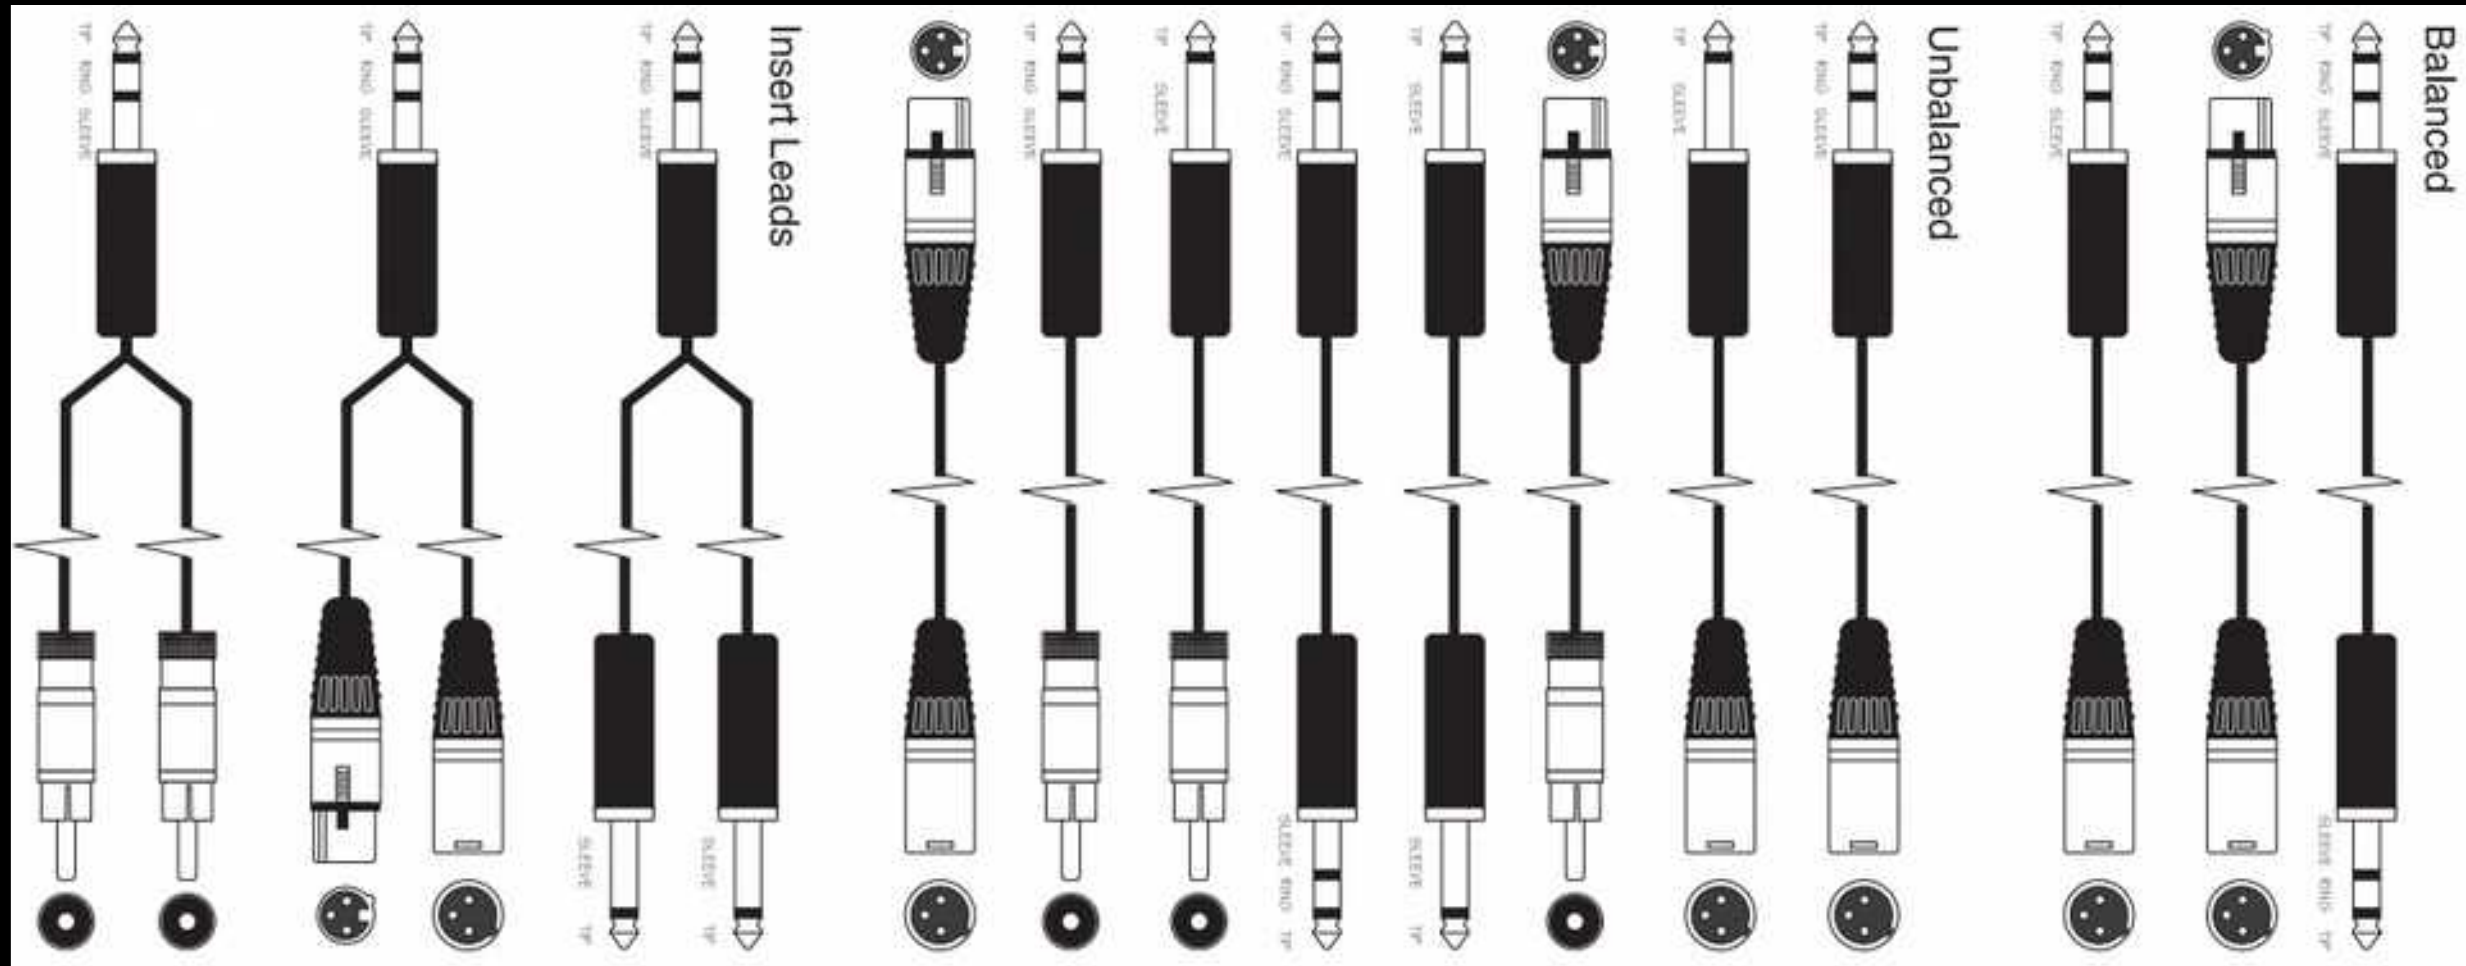

Instalación y cableado

**AUDIO
IN**

**AUDIO
OUT**

Cables para mezcladoras

'Y' Leads (Balanced)

Where used....Aux, Mix outputs

Headphone Splitter

'Y' Leads (Unbalanced)