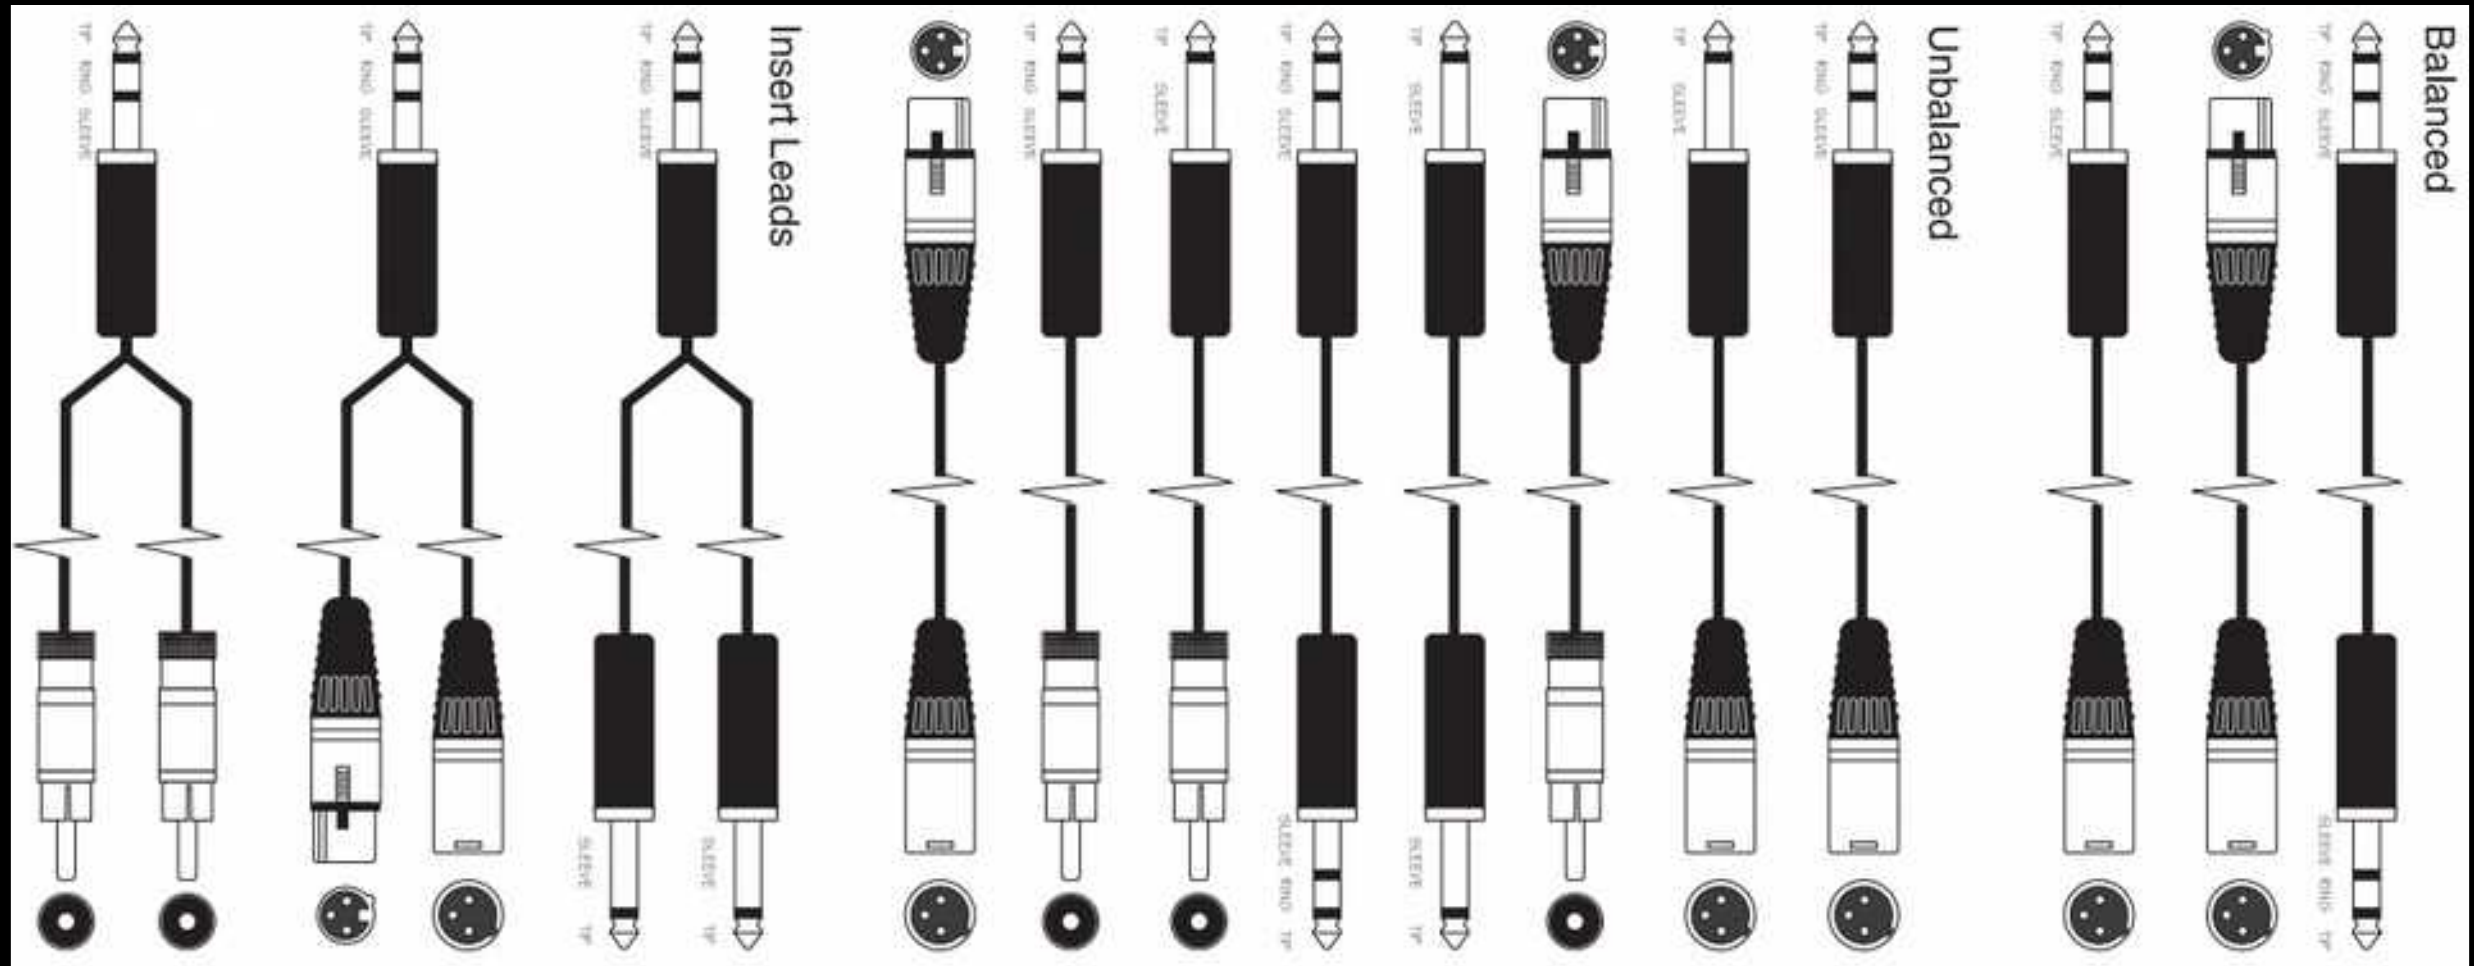

Instalación y cableado

**AUDIO
IN**

**AUDIO
OUT**

Cables para mezcladoras

'Y' Leads (Balanced)

Where used....Aux, Mix outputs

Headphone Splitter

'Y' Leads (Unbalanced)