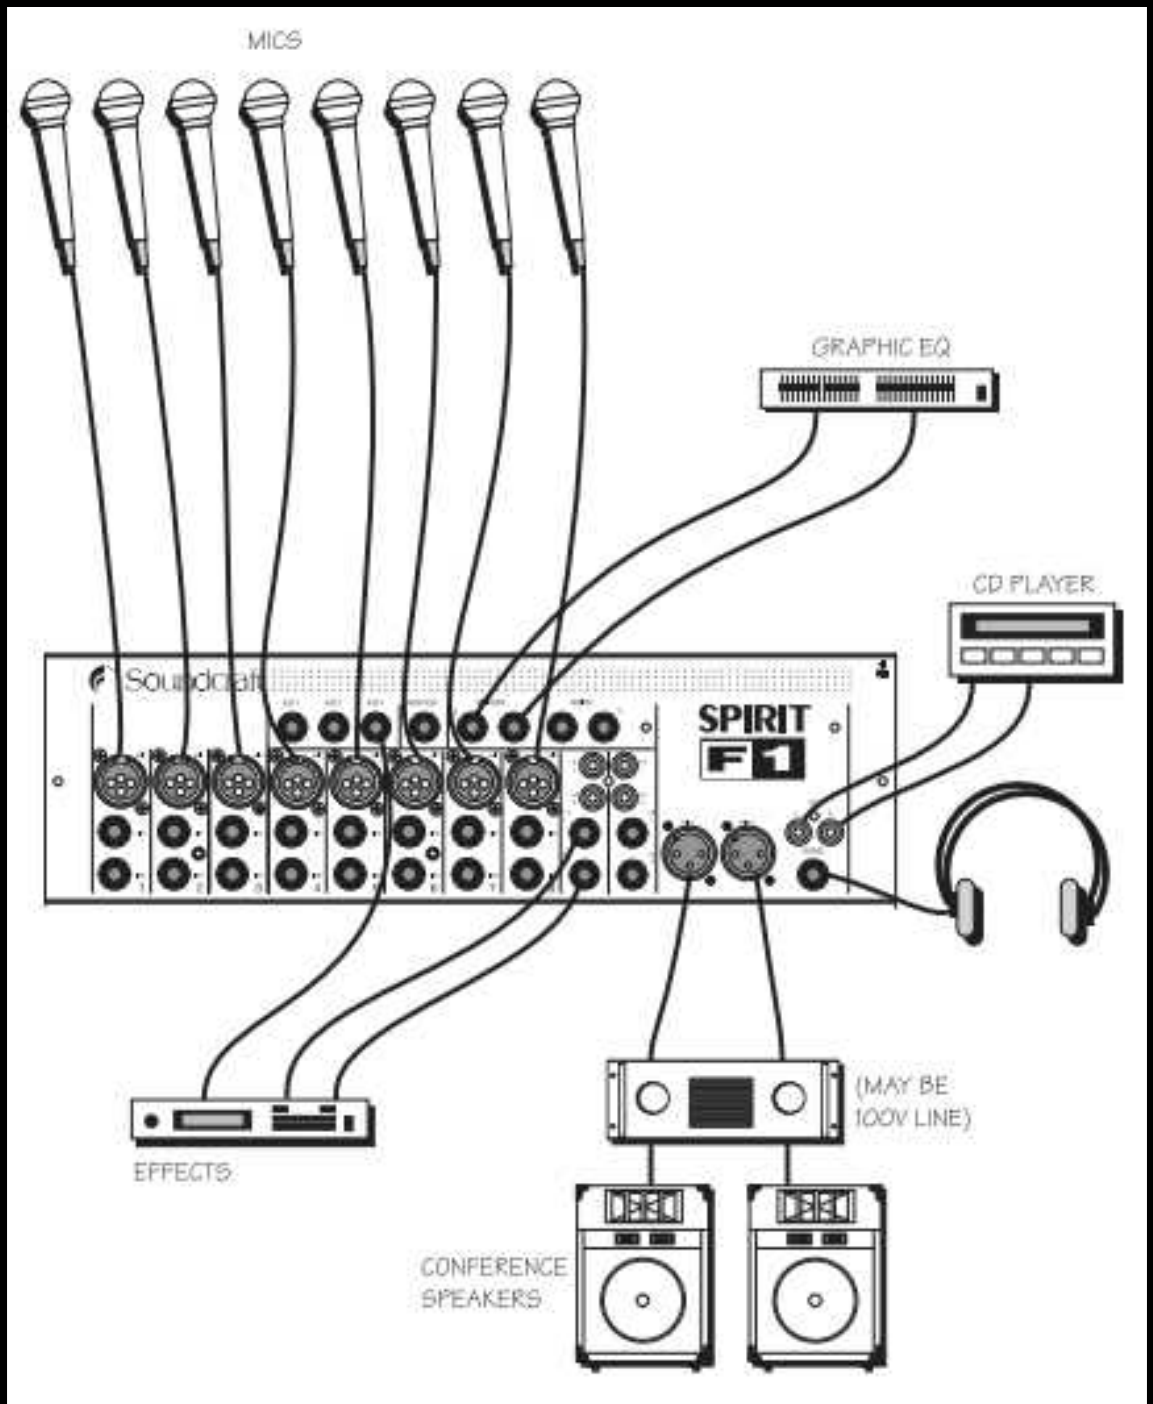

Instalación y cableado

**AUDIO
IN**

**AUDIO
OUT**

Cables para mezcladoras

'Y' Leads (Balanced)

Where used....Aux, Mix outputs

Headphone Splitter

'Y' Leads (Unbalanced)