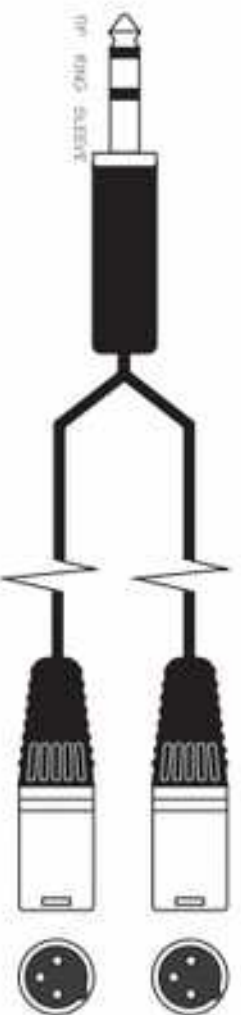

Instalación y cableado

**AUDIO
IN**

**AUDIO
OUT**

Cables para mezcladoras

'Y' Leads (Balanced)

Where used....Aux, Mix outputs

Headphone Splitter

'Y' Leads (Unbalanced)