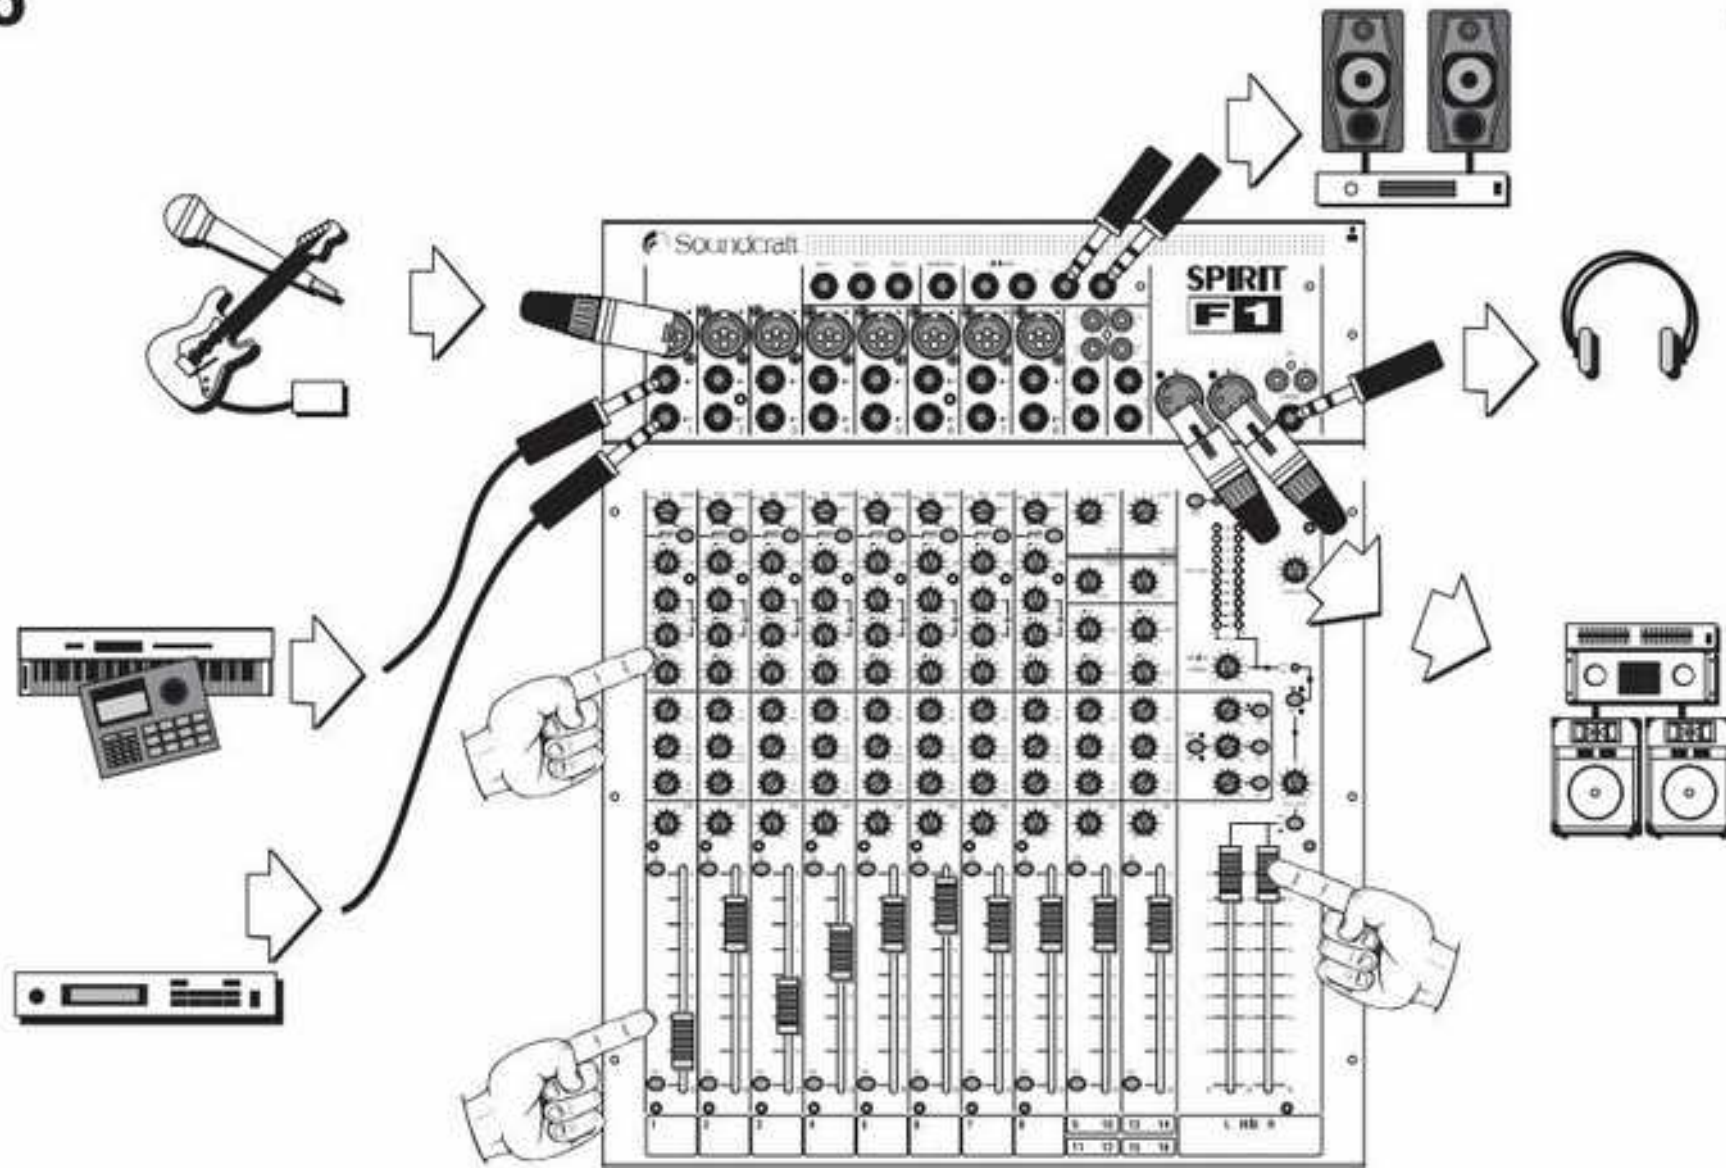

Instalación y cableado

**AUDIO
IN**

**AUDIO
OUT**

Cables para mezcladoras

'Y' Leads (Balanced)

Where used....Aux, Mix outputs

Headphone Splitter

'Y' Leads (Unbalanced)