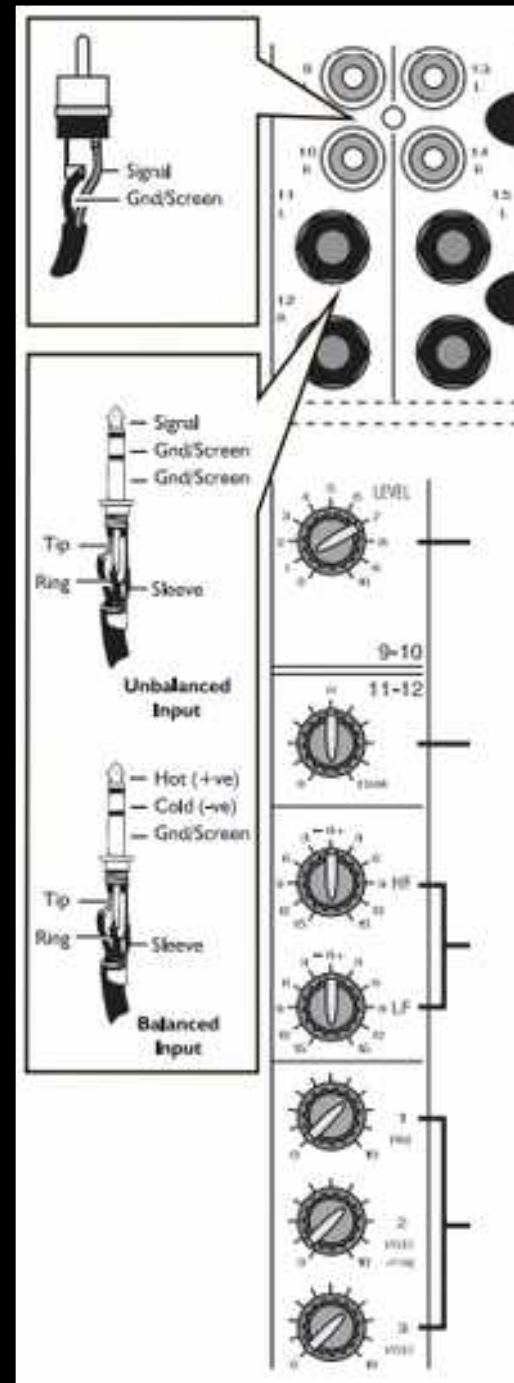

Instalación y cableado

**AUDIO
IN**

**AUDIO
OUT**

Cables para mezcladoras

'Y' Leads (Balanced)

Where used....Aux, Mix outputs

Headphone Splitter

'Y' Leads (Unbalanced)